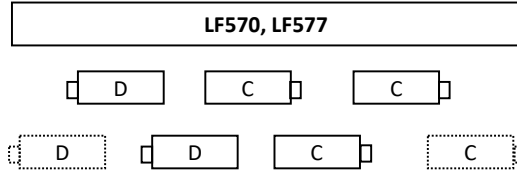

**JACOBSEN**

**LF570 - Lightweight Fairway Mower**

NAL Price List

Document version date: 08-Jul-2021

Prices applicable from: 08-Jul-2021

Original Turf Groomer	Part Number	List Price \$
Turf Groomer®, 55.9 cm (22") Reel, 17.8 cm (7") Diameter, 12.7 mm (0.50") Spacing with Grooved Roller, Right hand Drive, Use in Position D.	067989	\$3,068
Turf Groomer®, 55.9 cm (22") Reel, 17.8 cm (7") Diameter, 12.7 mm (0.50") Spacing with Grooved Roller, Left hand Drive, Use in Position C	067988	\$3,068