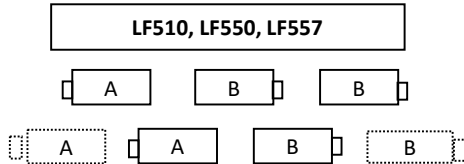

**JACOBSEN**

**LF550 - Lightweight Fairway Mower**

NAL Price List

Document version date: 08-Jul-2021

Prices applicable from: 08-Jul-2021

Original Turf Groomer	Part Number	List Price \$
Turf Groomer®, 6.3 mm (0.25") Spacing with Grooved Roller, Right hand Drive, Use in Position A*.	067911	\$3,040
Turf Groomer®, 12.7 mm (0.50") Spacing with Grooved Roller, Right hand Drive, Use in Position A.	067913	\$3,040
Turf Groomer®, 6.3 mm (0.25") Spacing with Grooved Roller, Left hand Drive, Use in Position B*.	067912	\$3,040
Turf Groomer®, 12.7 mm (0.50") Spacing with Grooved Roller, Left hand Drive, Use in Position B.	067914	\$3,040